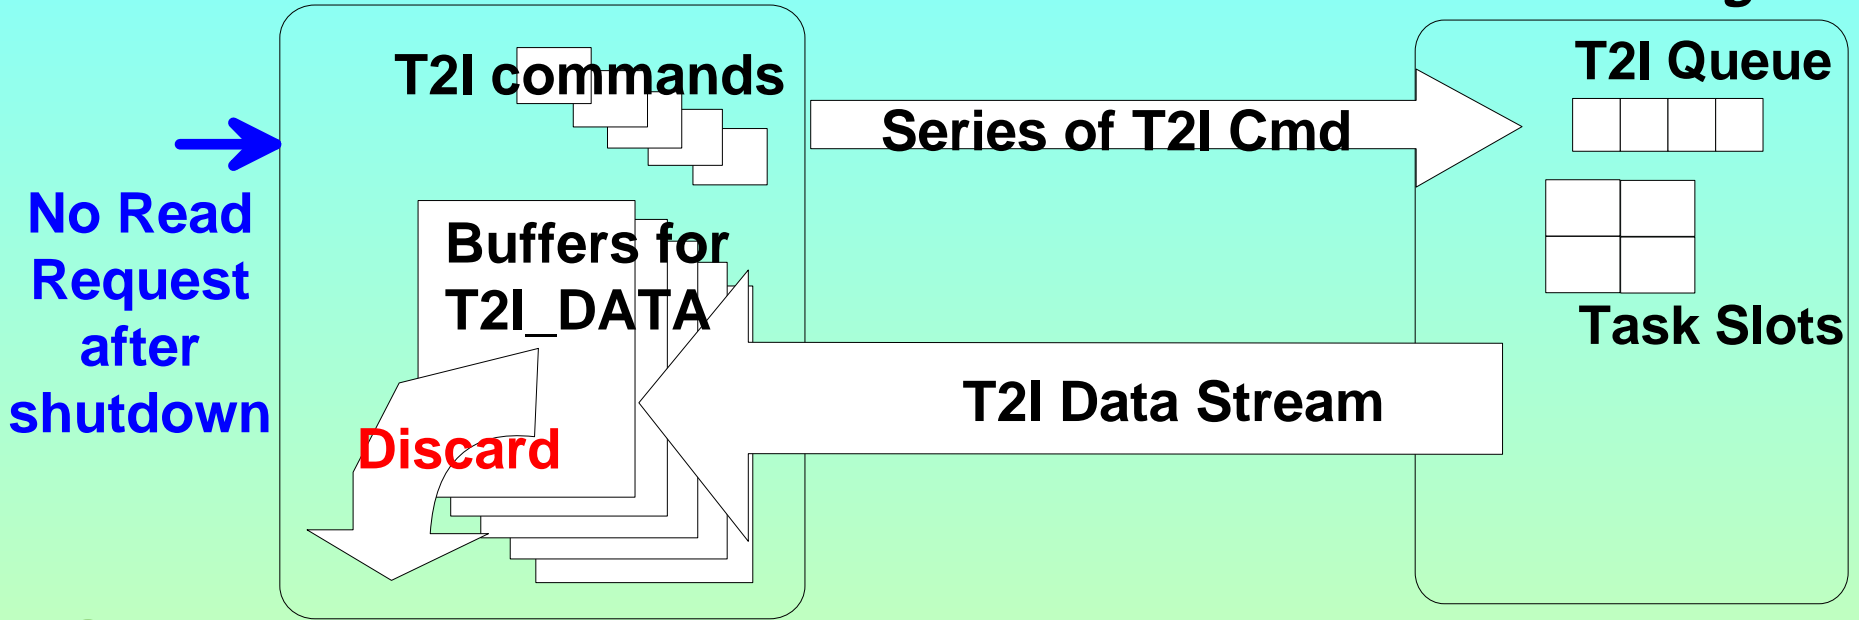

Canon

Half Close Issue

January 22, 1999

Akihiro Shimura

CANON INC.

January 22, 1394PWG

1/2

Half Close T2I Data from the Initiator

Initiator Side

Target Side

Or