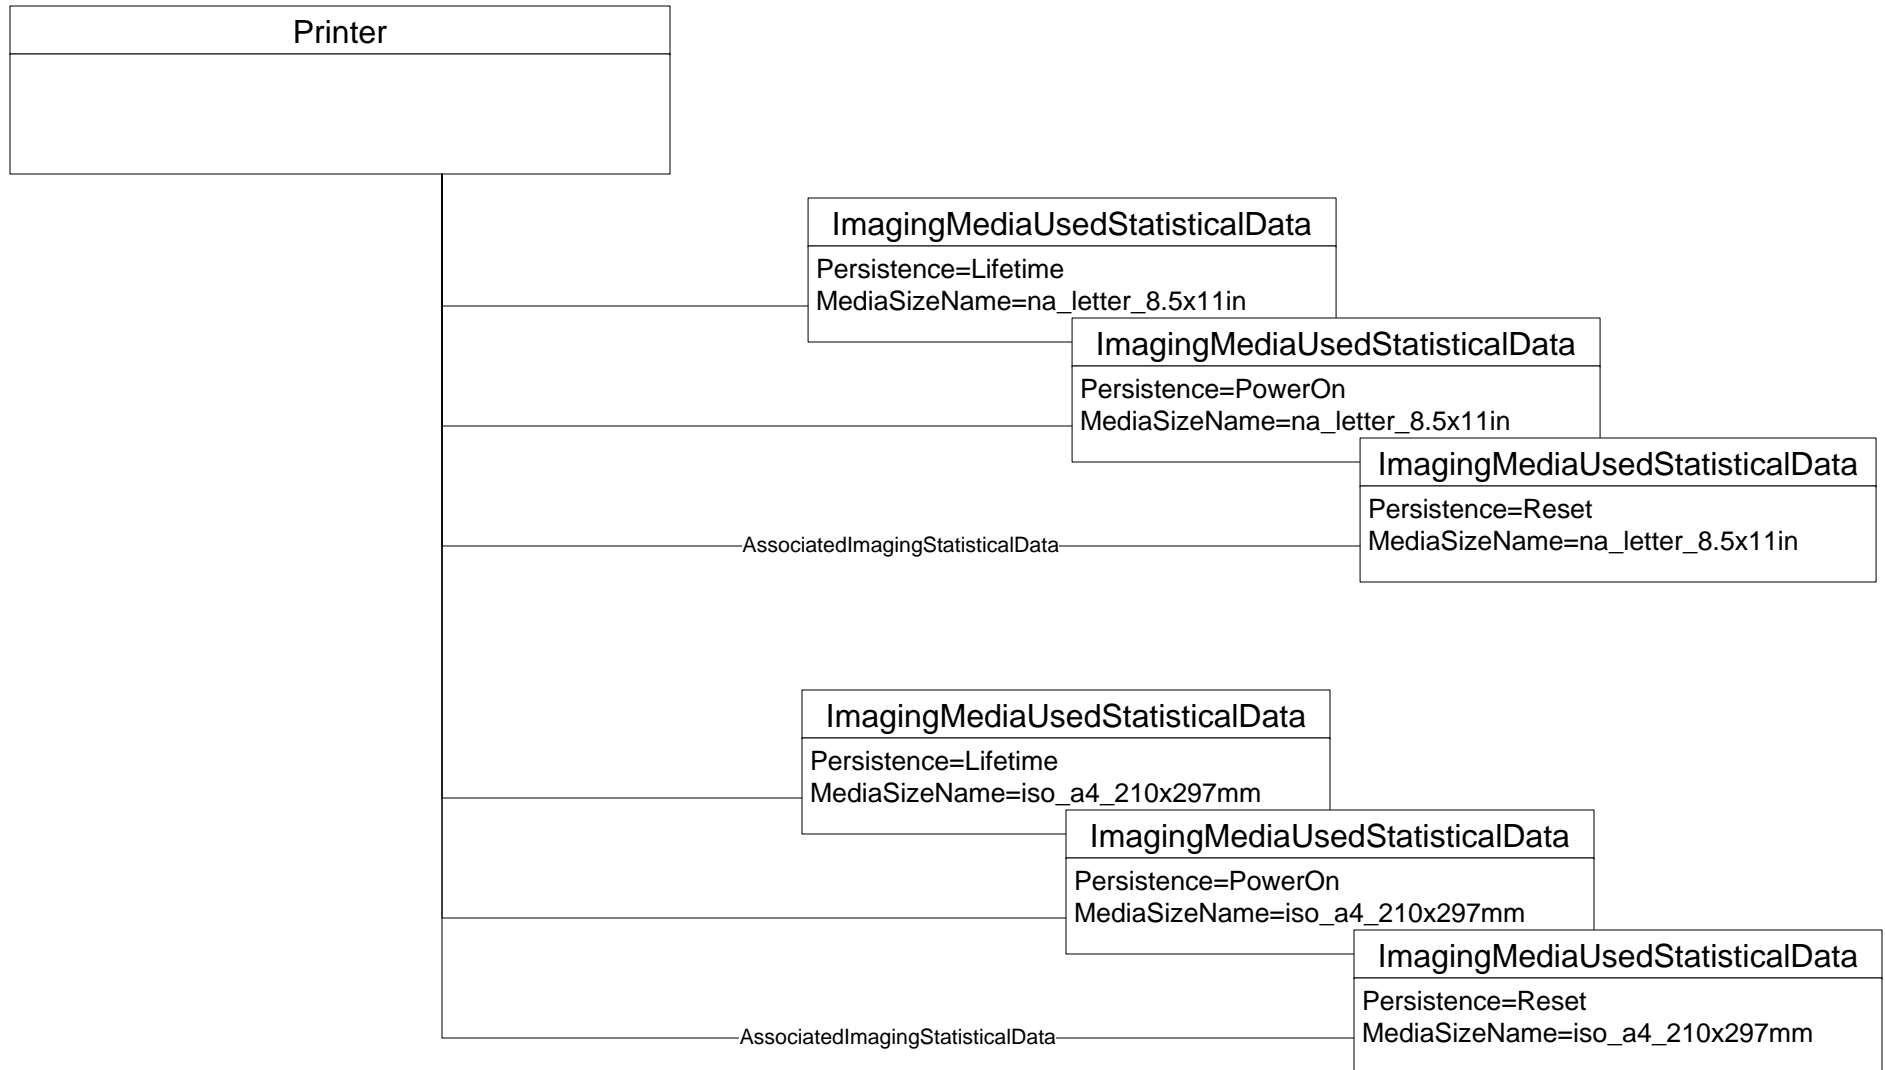

Example of Multiple Instances of the MediaUsed Counter Class Depending on Persistence and Specific Media Used

... and so forth for additional media