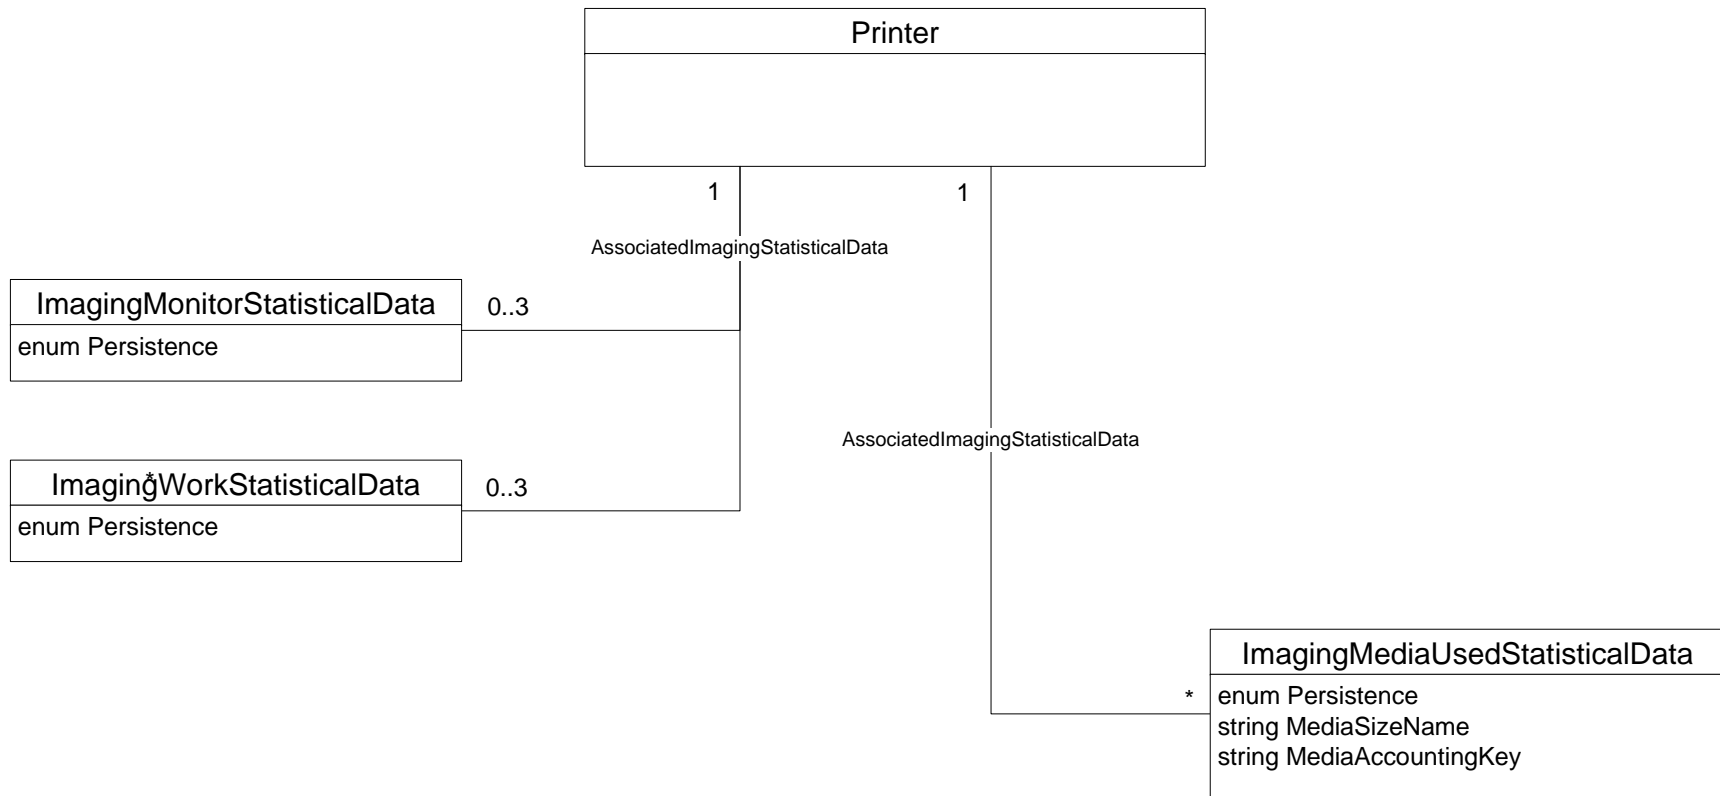

Printer-Related Imaging Counters

Based on

- Imaging System State and Counter MIB v2.0, <ftp://ftp.pwg.org/pub/pwg/candidates/cs-wimscountmib20-20080318-5106.3.pdf>
- Standardized Imaging System Counters v1.1, <ftp://ftp.pwg.org/pub/pwg/candidates/cs-wimscount11-20070427-5106.1.pdf>

Class Hierarchy

... and similar classes:

ImagingWorkStatisticalData
ImagingMediaUsedStatistical
Data

Example of Multiple Instances of a Single Counter Class Depending on Persistence

Note: Lifetime Persistence is mandatory for System-scope totals counters; others are conditionally mandatory or optional.