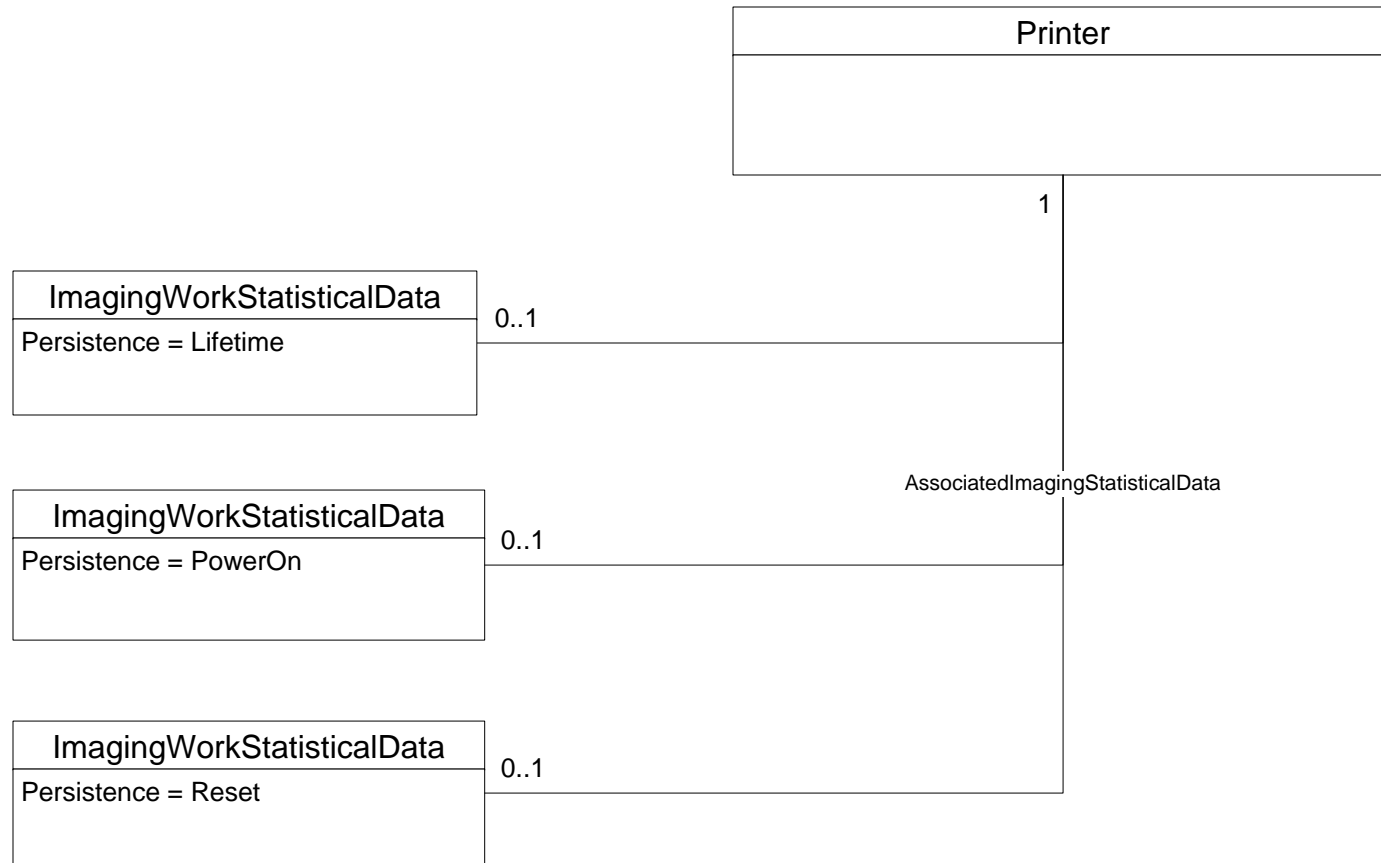

Class Hierarchy

... and similar classes:

ImagingWorkStatisticalData
ImagingMediaUsedStatistical
Data

Example of Multiple Instances of a Single Counter Class Depending on Persistence

Note: Lifetime Persistence is mandatory for System-scope totals counters; others are conditionally mandatory or optional.